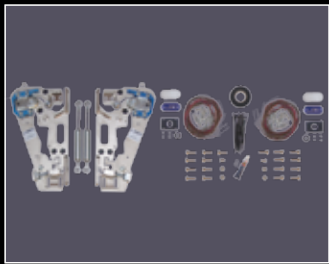

Every LSD application has been newly developed for every single car. All important car measurements have been considered and therefore no application is similar to one another.

Ford Focus ST

Mazda MX5 Cabrio

### LSD Kit

Beinhaltet zwei komplett vormontierte LSD-Scharniere inklusive Gasdruckfeder, komplettes Montage- und Befestigungsmaterial, Kabelverlängerung und isolierte Kabelbinder, wasserfestes Isolierband, Kabelführungsclips, ausführliche Einbauanleitung, TÜV-Teilegutachten und zwei LSD-Markenemblem.

Includes two complete pre-assembled LSD hinges including gas springs, complete installation and mounting materials, cable extension, insulated cable ties, waterproof insulating tape, cable clips, comprehensive installation instructions, TÜV certificate and two LSD chrome emblems.

Includes one complete pre-assembled LSD hinge for the driver's door including gas spring, complete installation and mounting materials, comprehensive installation instructions, TÜV certificate and one LSD chrome emblem.